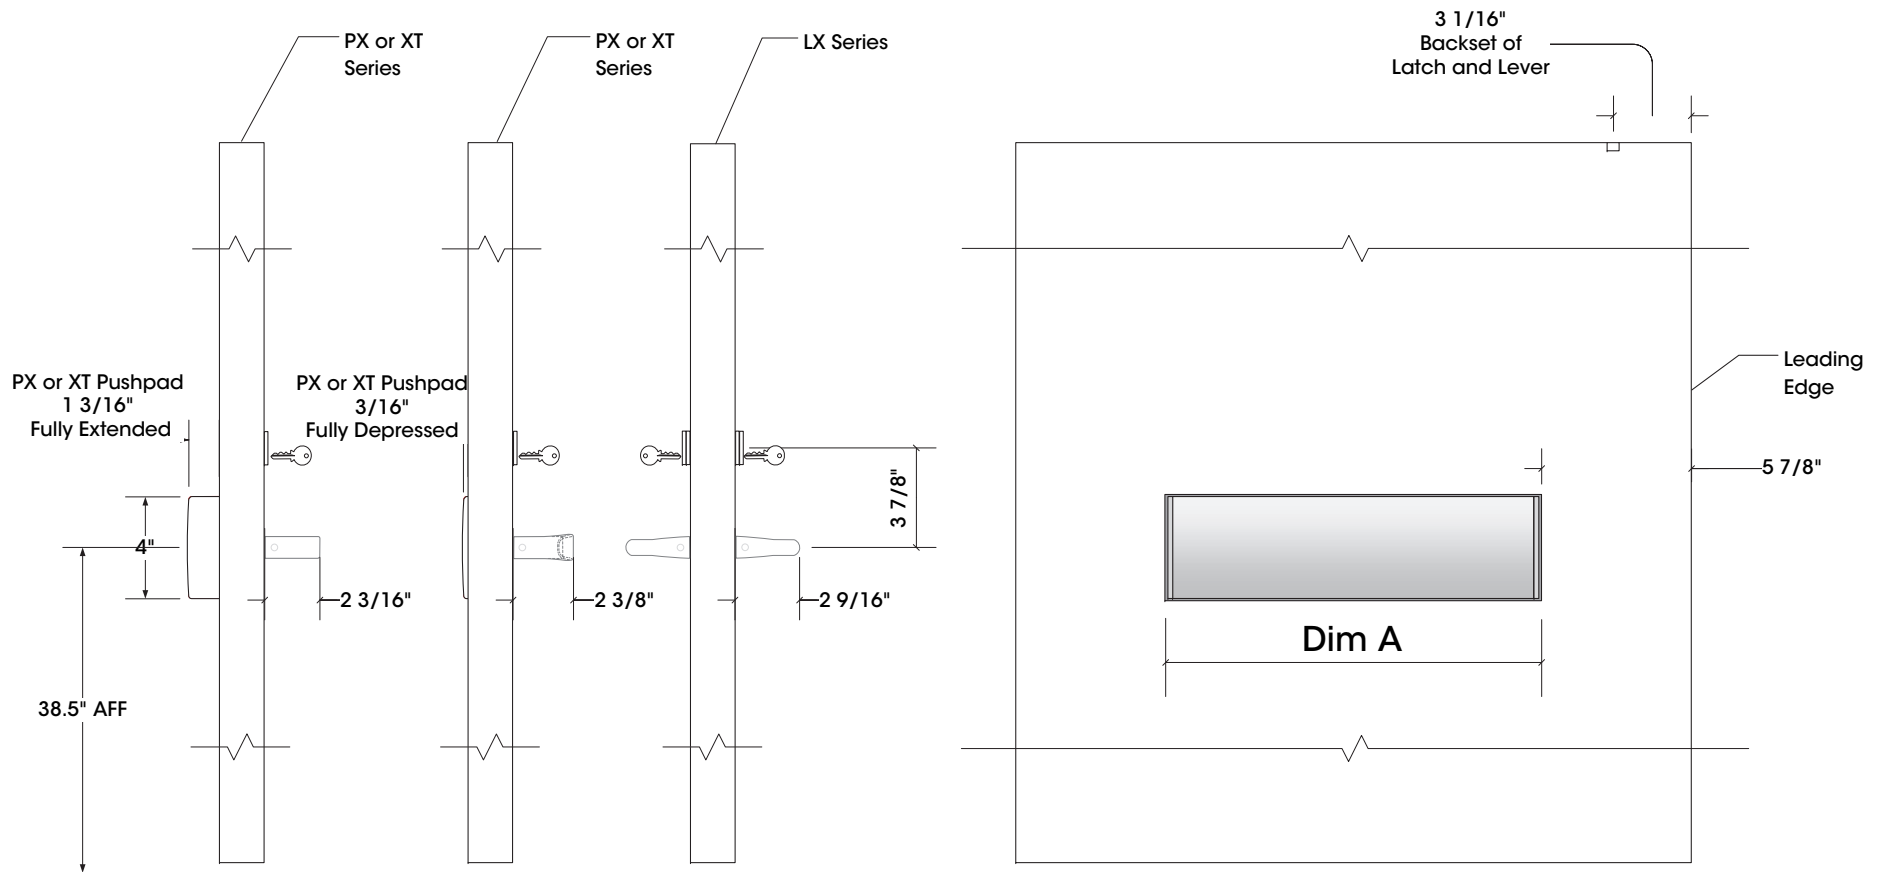

Syntégra Integrated Doors

XT, PX, LX Series

Hardware Locations / Projections

Door Series	Door Opening Width	Pushbar Dim "A"
PX	ALL	8-1/4"
XT	24" - 29-15/16"	15-1/4"
XT	30" - 35-15/16"	18-1/4"
XT	36" - 41-15/16"	24-1/4"
XT	42" +	30-1/4"